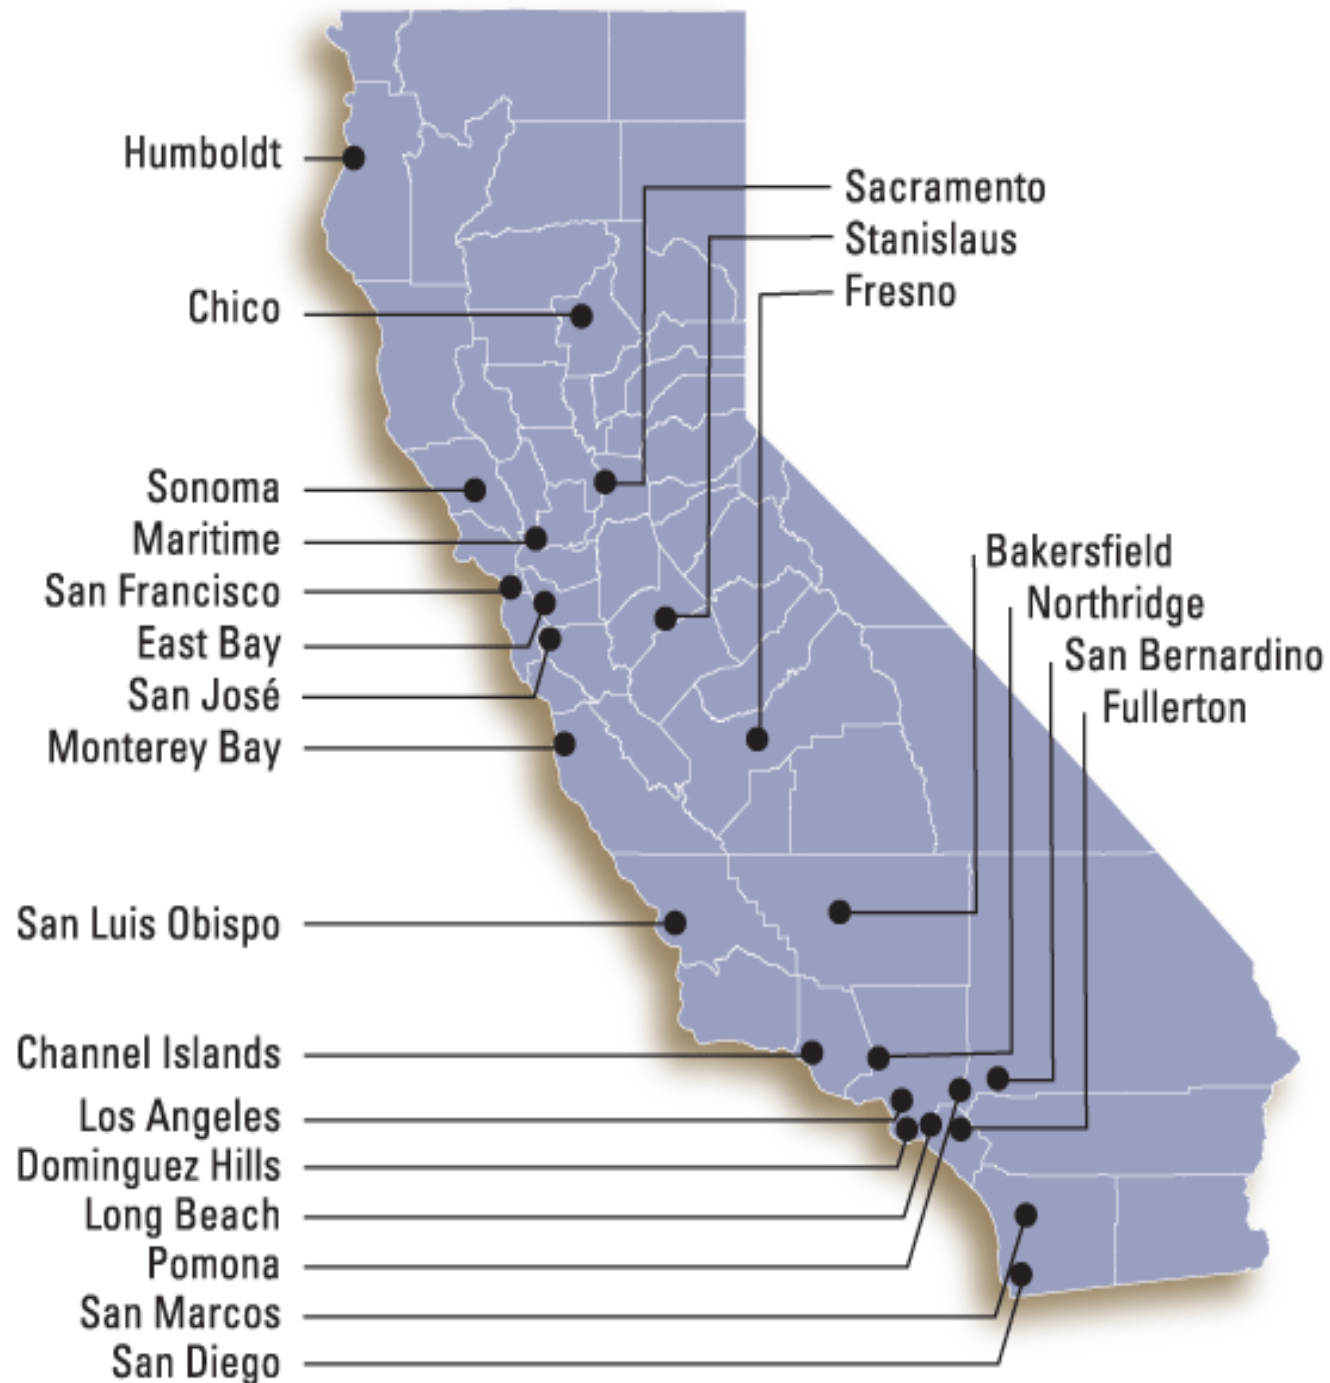

THE CALIFORNIA STATE UNIVERSITY

WORKING FOR CALIFORNIA

Small Campuses

- Bakersfield
- Channel Islands
- Humboldt
- Maritime Academy
- Monterey Bay
- San Marcos
- Sonoma
- Stanislaus

* Enrollment under 10,000 students

Medium Campuses

- Chico
- Dominguez Hills
- East Bay
- Fresno
- Los Angeles
- Pomona
- San Bernardino
- San Luis Obispo

* Enrollment 13,000 – 25,000 students

Large Campuses

Strongest Programs*

System wide

- Fullerton
- Long Beach
- Northridge
- Sacramento
- San Diego
- San Francisco
- San Jose

Non-Impacted Campuses

- Bakersfield
- Channel Islands
- Dominguez Hills
- East Bay
- Maritime Academy
- Monterey Bay
- Stanislaus

Apply to the CSU

- www.csumentor.edu
- Undergraduate application
- \$55 per campus application fee
- Use links to explore campuses